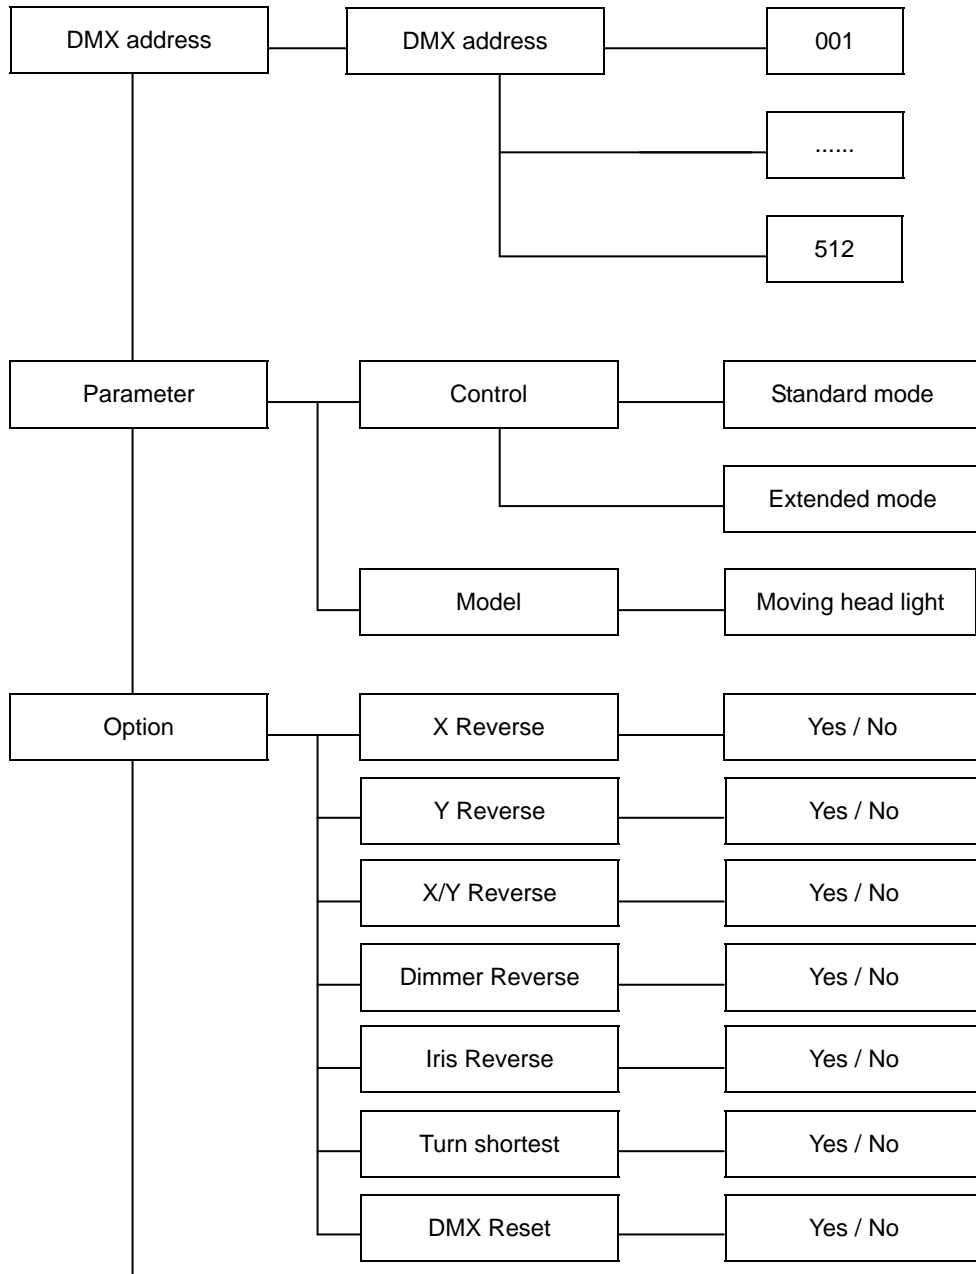

Use Manual of Moving head

Model: WKY-BEAM200A

Wecan Technology and Lighting Co., Ltd

www.wecanlight.com

Control maps on LCD screen

Technical reference:

Power: AC 110-240v, 50/60Hz

Power consumption: 350w

Lamp: Philips MSD Platinum 5R 189

Color: 14 colors + white

Gobo: 17 gobos + white

Channel: 18 CH

Control Signal: DMX 512

Movement range: Pan 450° / Tilt 270°

Display: LCD screen

Carton Size: 45*43*56cm

N.W.: 16.5kg

G.W.: 19.0kg

Channel list

Channel	Value	Function
CH1	0-255	Pan Pan movement by 450°
CH2	0-255	Tilt Tilt movement by 270°
CH3	0-255	Pan fine Fine control of pan movement by 0-2.1°
CH4	0-255	Tilt fine Fine control of Tilt movement by 0-1°
CH5	0-255	Pan/Tilt speed Speed from fast to slow
CH6	0-255	Dimmer Dimmer
CH7	0 1--50	Strobe off on

	51--240 241--255	Strobe from slow to fast on
CH8	0-255	Atomization Atomization
CH9	0-7 8-15 16-23 24-31 32-39 40-47 48-55 56-63 64-71 72-79 80-87 88-95 96-103 104-111 112-127 128-191 192-255	Color white color 1 color 2 color 3 color 4 color 5 color 6 color 7 color 8 color 9 color 10 color 11 color 12 color 13 color 14 Rotating color on anti-clockwise from slow to fast Rotating color on clockwise from fast to slow
CH10	0-255	Color fine Color fine from fast to slow
CH11	0-6 7-13 14-20 21-27 28-34 35-41 42-48 49-55 56-62	Gobo White Gobo 1 Gobo 2 Gobo 3 Gobo 4 Gobo 5 Gobo 6 Gobo 7 Gobo 8